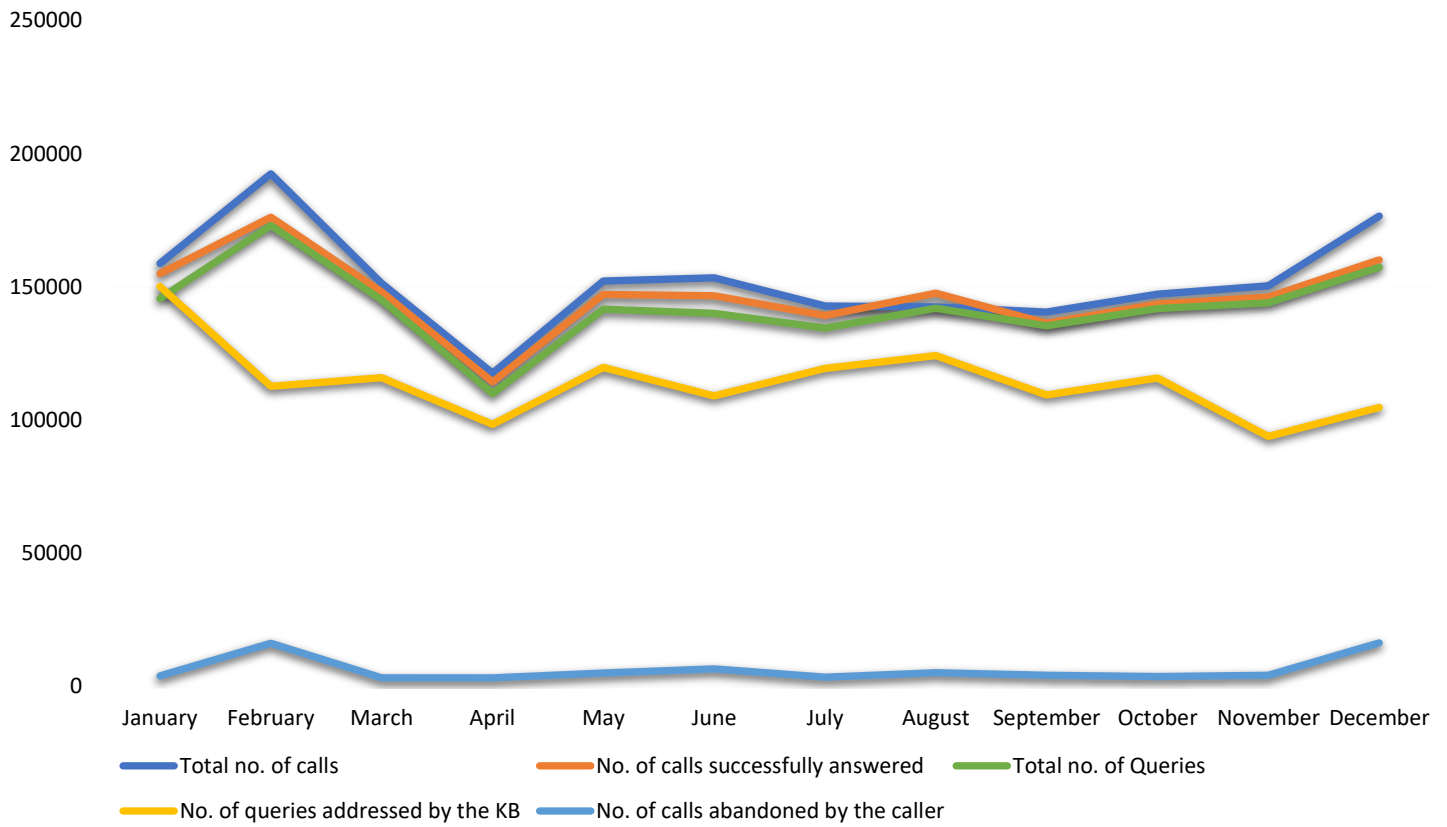

# Monthly Call Summary 2019

Calls	Jan	Feb	Mar	Apr	May	Jun	July	Aug	Sep	Oct	Nov	Dec
Total no. of calls	211865	146777	159392	144324	140617	140064	162282	154917	168861	158340	137509	165756
No. of calls successfully answered	184795	139738	150910	131506	136065	136011	158144	150589	157475	154266	133816	155570
Total no. of Queries	183050	138259	148679	128191	133220	133945	155959	148865	156765	153465	132403	153603
No. of queries addressed by the KB	153931	110987	118762	102086	106040	107324	125706	119447	128488	124749	106719	123605
No. of calls abandoned by the caller	27070	7039	8482	12818	4552	4053	4138	4328	11386	4074	3693	10186

# Monthly Call Summary 2018

Calls	Jan	Feb	Mar	Apr	May	Jun	July	Aug	Sep	Oct	Nov	Dec
Total no. of calls	203426	144787	152032	131478	160281	147974	158878	166211	148687	156609	131911	135974
No. of calls successfully answered	181810	139905	146493	124701	152139	139883	151843	158268	140619	149405	127138	131847
Total no. of Queries	177271	137549	143927	121878	148654	136410	148693	155190	137322	146656	125913	130400
No. of queries addressed by the KB	150202	112705	115917	98353	119783	109044	119445	124279	109474	115855	93889	104752
No. of calls abandoned by the caller	21616	4882	5539	6777	8142	8091	7036	7943	8068	7204	4773	4127

# Monthly Call Summary 2017

Calls	Jan	Feb	Mar	Apr	May	Jun	July	Aug	Sep	Oct	Nov	Dec
Total no. of calls	158880	192465	151393	117620	152275	153407	142798	142516	140620	147359	150451	176587
No. of calls successfully answered	154936	176173	148124	114355	147203	146715	139276	147673	136382	143626	146210	160189
Total no. of Queries	145568	173063	145107	110005	141662	140073	134514	142006	135415	141935	144062	157449
No. of queries addressed by the KB	114410	144032	114403	86049	110755	111619	105776	114430	108592	114228	117119	132515
No. of calls abandoned by the caller	3944	16292	3269	3265	5072	6692	3522	5157	4238	3733	4241	16398